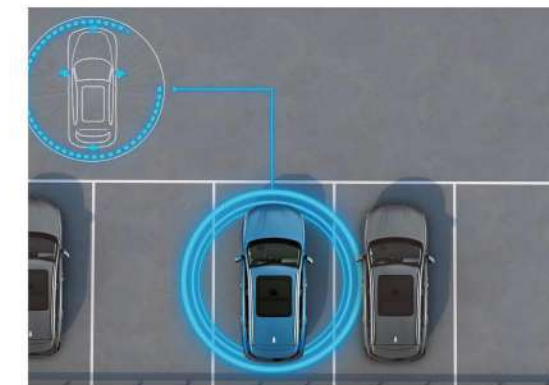

CARPLAY &
ANDROID AUTO

WIRELESS
CHARGING

TWO SCREENS

- ① 12.3-INCH INTELLIGENT SCREEN
- ② 7-INCH COLORED INSTRUMENT

①

②

SMART SAFETY

Careful and considerate protection

The integration of 360 ° view automatic parking, full-speed adaptive cruise control, collision warning and other functions offer you intelligent and safe driving.

FULLY AUTOMATIC PARKING

360 PANORAMIC IMAGE