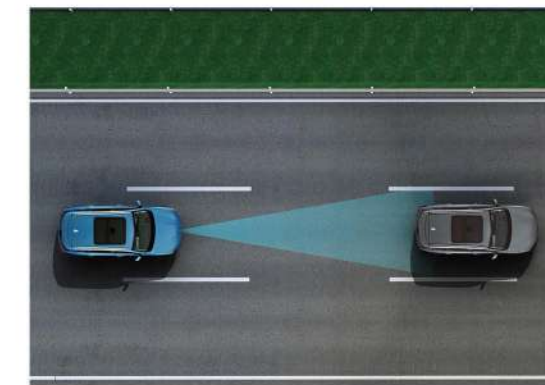

CARPLAY &
ANDROID AUTO

WIRELESS
CHARGING

TWO SCREENS

- ① 12.3-INCH INTELLIGENT SCREEN
- ② 7-INCH COLORED INSTRUMENT

①

②

SMART SAFETY

Careful and considerate protection

The integration of 360 ° view automatic parking, full-speed adaptive cruise control, collision warning and other functions offer you intelligent and safe driving.

FULLY AUTOMATIC PARKING

360 PANORAMIC IMAGE