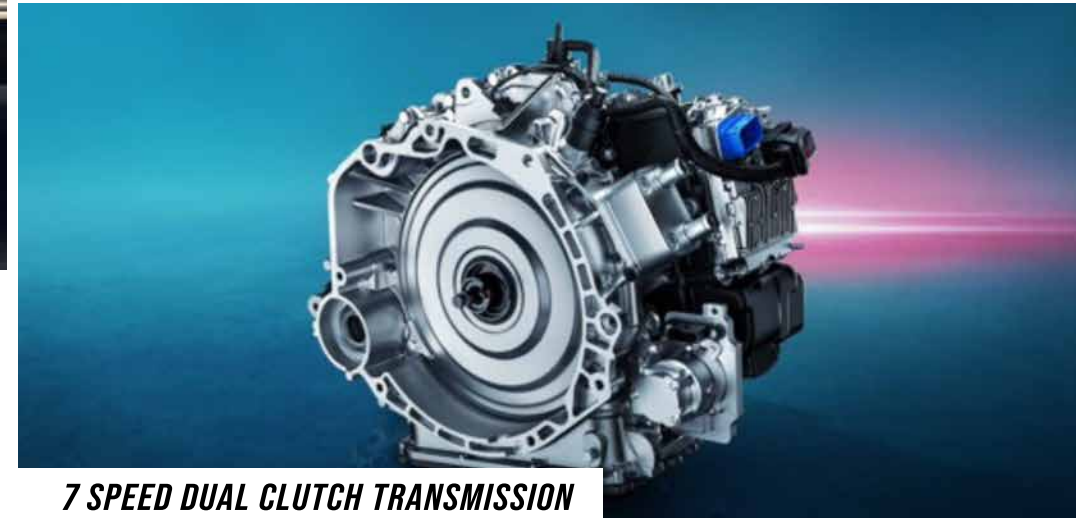

19" ALLOY WHEEL

1.5L TURBOCHARGED FOUR-CYLINDER