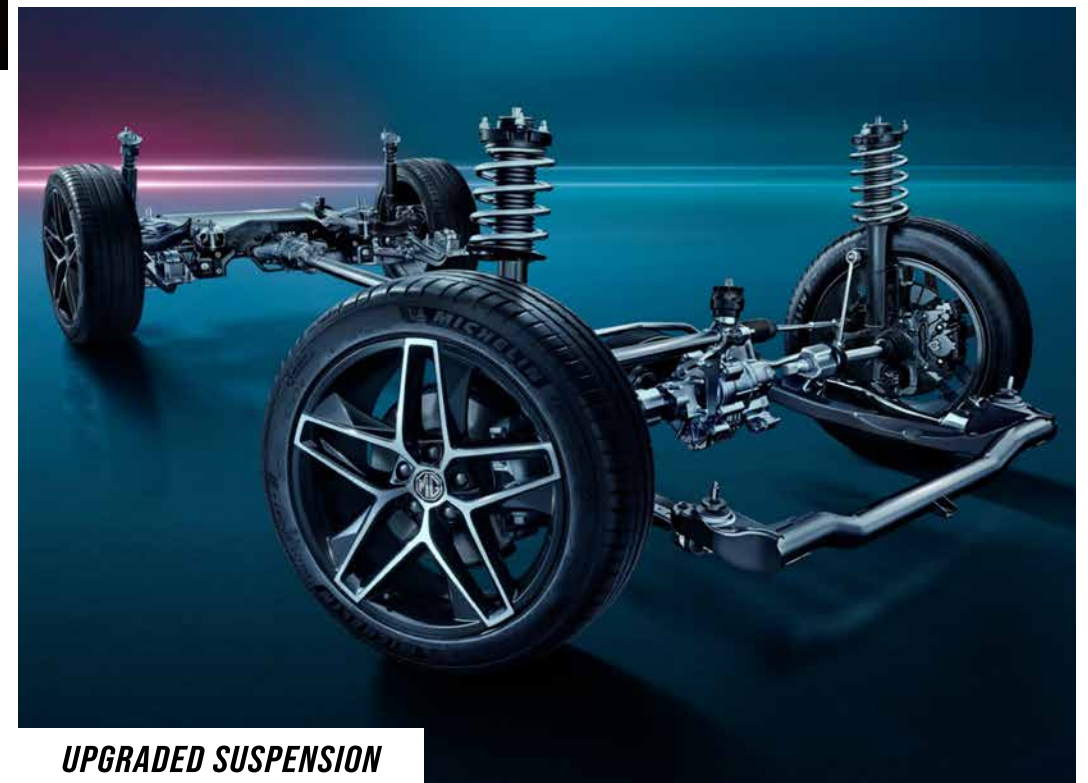

FULL 360° PARKING CAMERA

HIGH GRADE STEEL CAGE BODY IMAGE

UPGRADED SUSPENSION