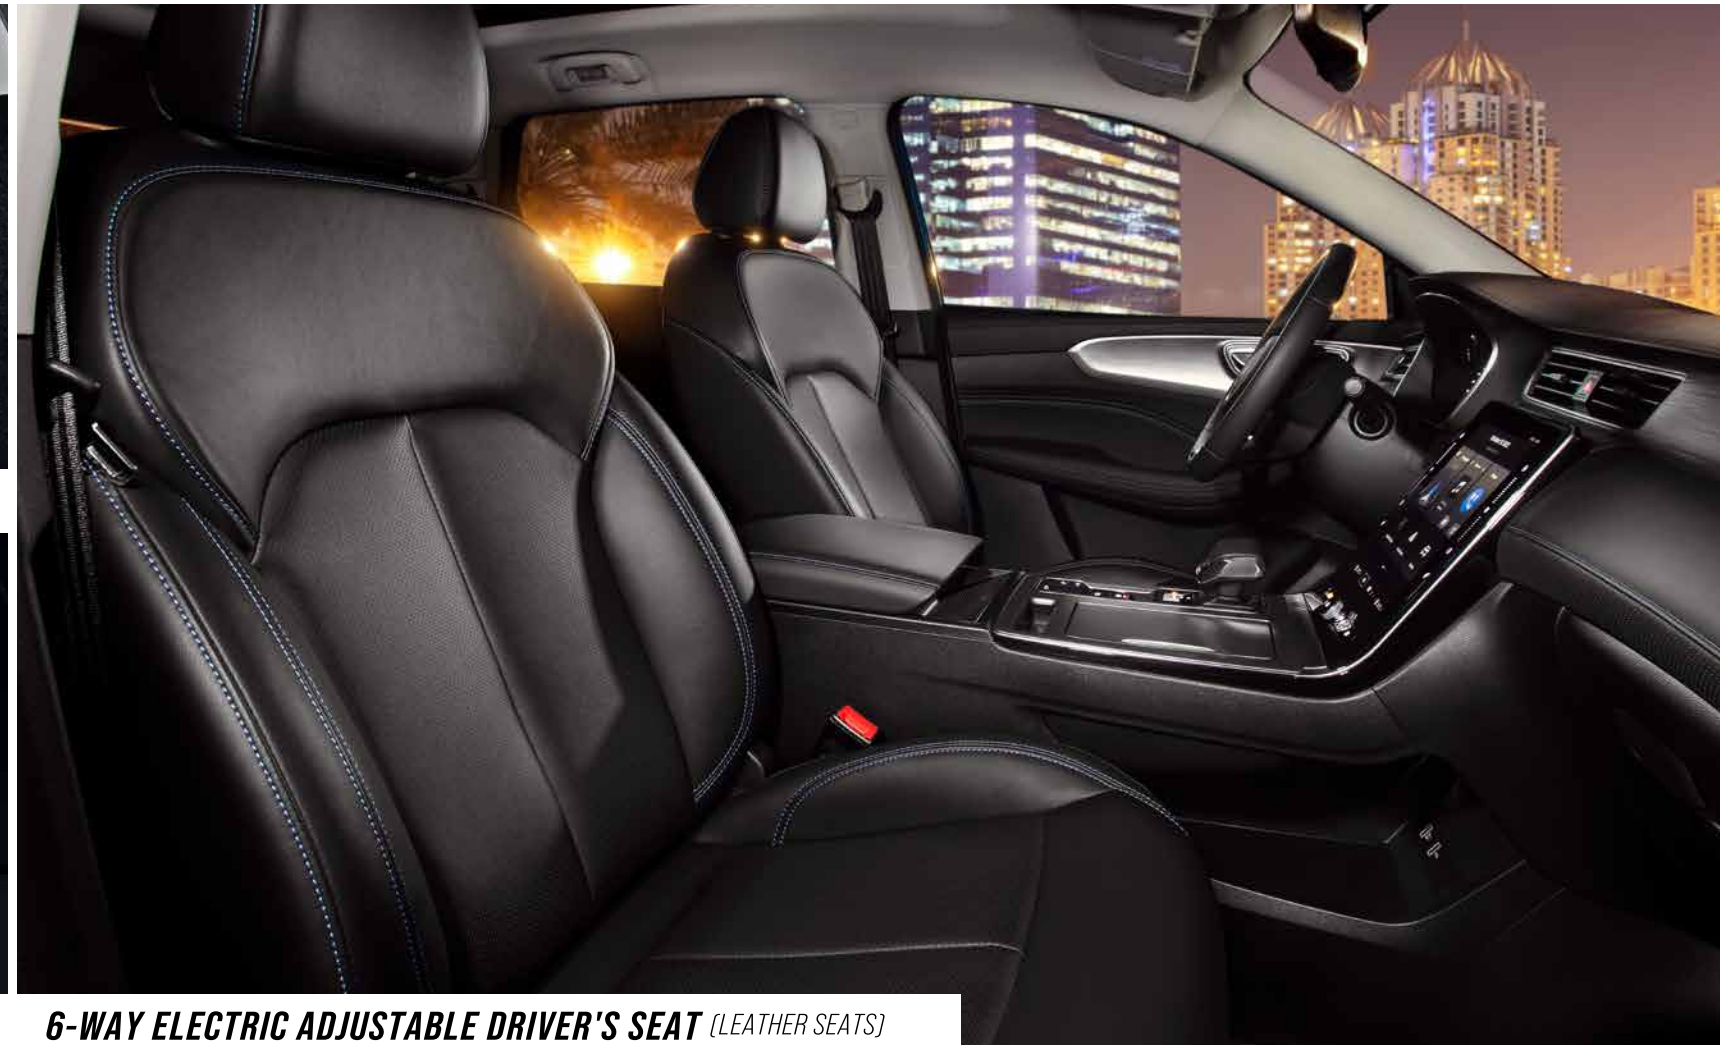

MG RX5

INTERIOR

PANORAMIC SUNROOF

12.3" VIRTUAL CLUSTER PANEL

14.1" TOUCH SCREEN CONSOLE (APPLE CARPLAY AND ANDROID AUTO)

WIRELESS CHARGER

STEP INTO A NEW WORLD OF TECH

From the moment you set foot inside the RX5's newly enhanced cabin, it immediately becomes a difficult place to leave. With an entirely new dashboard design, navigate through a plethora of features from a 14.1" tablet-inspired touchscreen display, as well as a 12.3" fully digital navigation cluster for the driver.

430 LTR BOOT CAPACITY

MULTIPLE STORAGE AREA WITH USB PORTS

GLOVE BOX WITH LIGHTING

6-WAY ELECTRIC ADJUSTABLE DRIVER'S SEAT (LEATHER SEATS)

CONVENIENCE AT ITS BEST

Everyday life in the MG RX5 is more than easy thanks to a host of handy features. Seamlessly haul and store anything you please with fold-flat seats and enjoy extra passenger storage space which makes any road trip or city cruise that little bit more convenient.