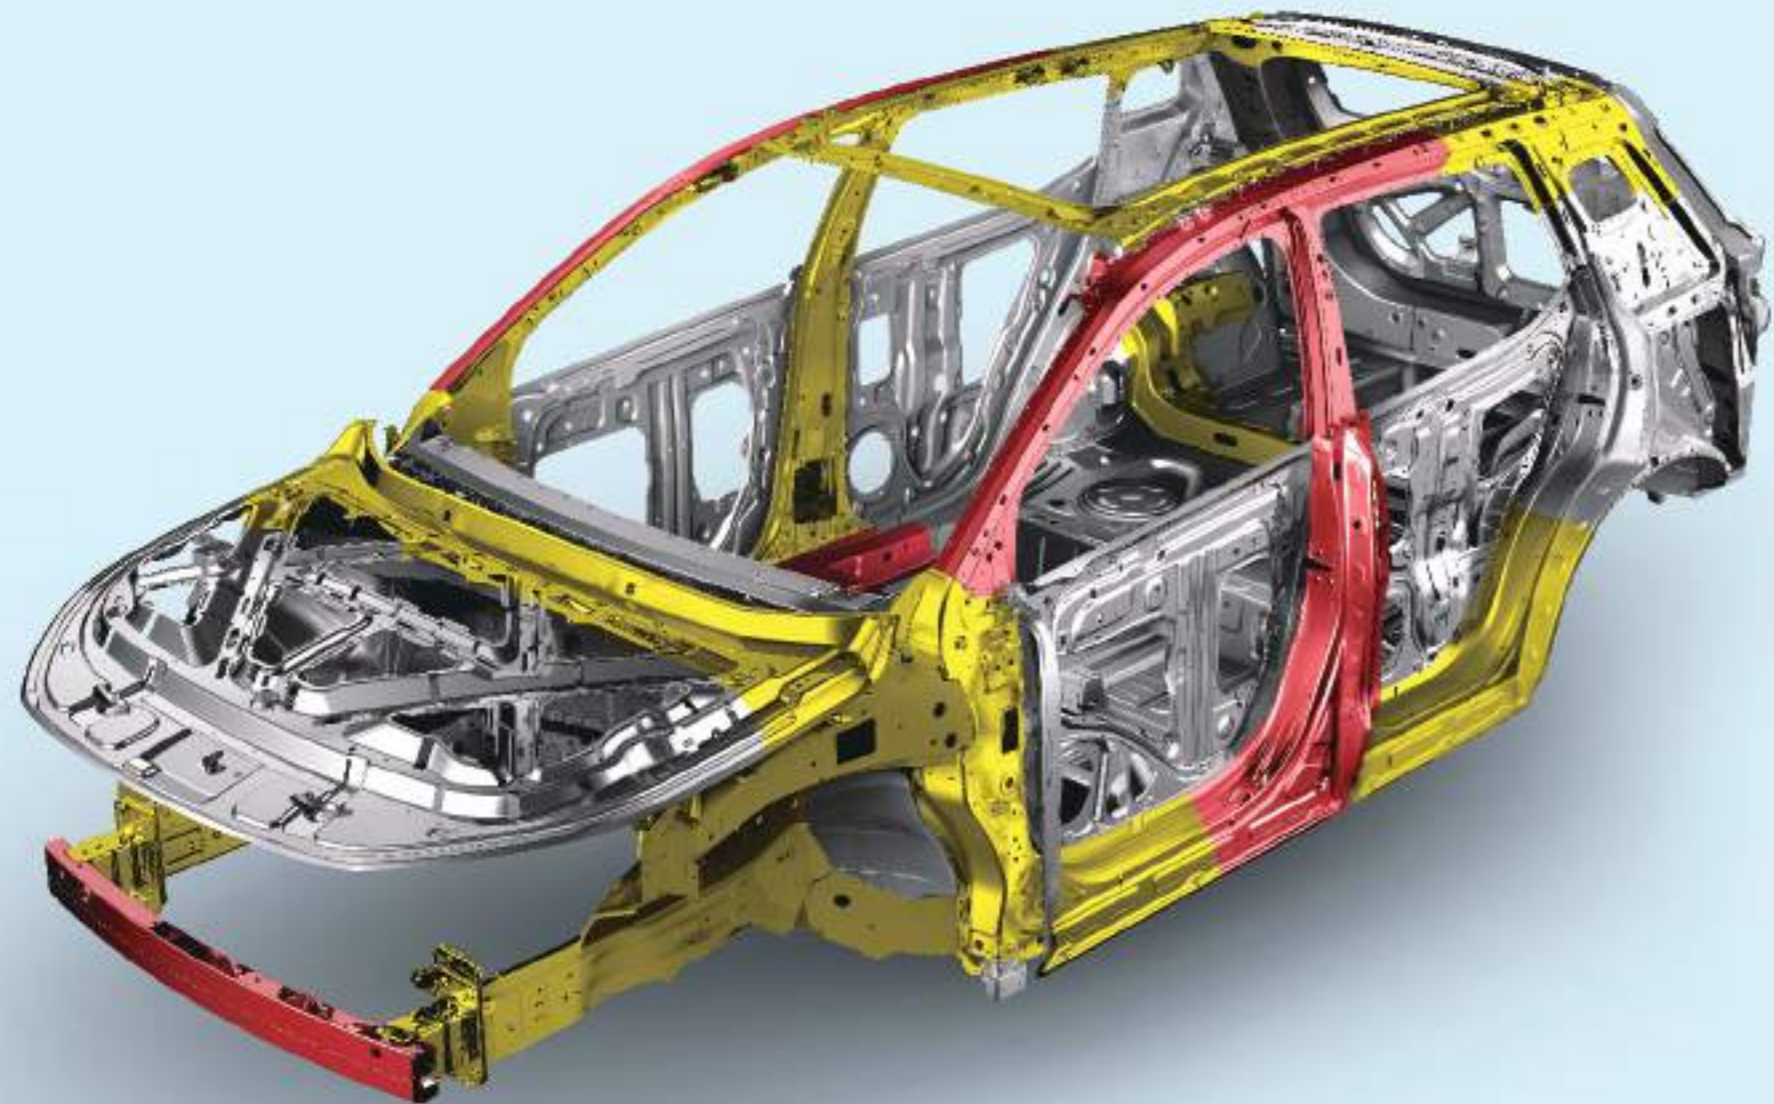

✓ Five-star Safety Rating

Five-star cabin developed to meet C-NCAP standard, high-strength steel that constructs 62% of the whole vehicle body and 100% of its occupant compartment structure, doors constructed by ultra-strength hot-stamped steel, provide comprehensive protection for passengers and driver, pedestrian and active safety system and bring you safer driving experience.