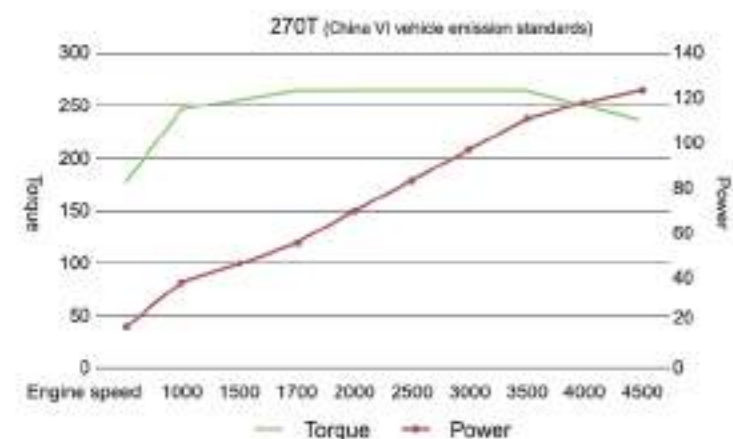

Max. power: 124/5000 (kW/rpm) Max. torque: 265/1700-4000 (N·m/rpm)  
Meets the China VI-b vehicle emission standards