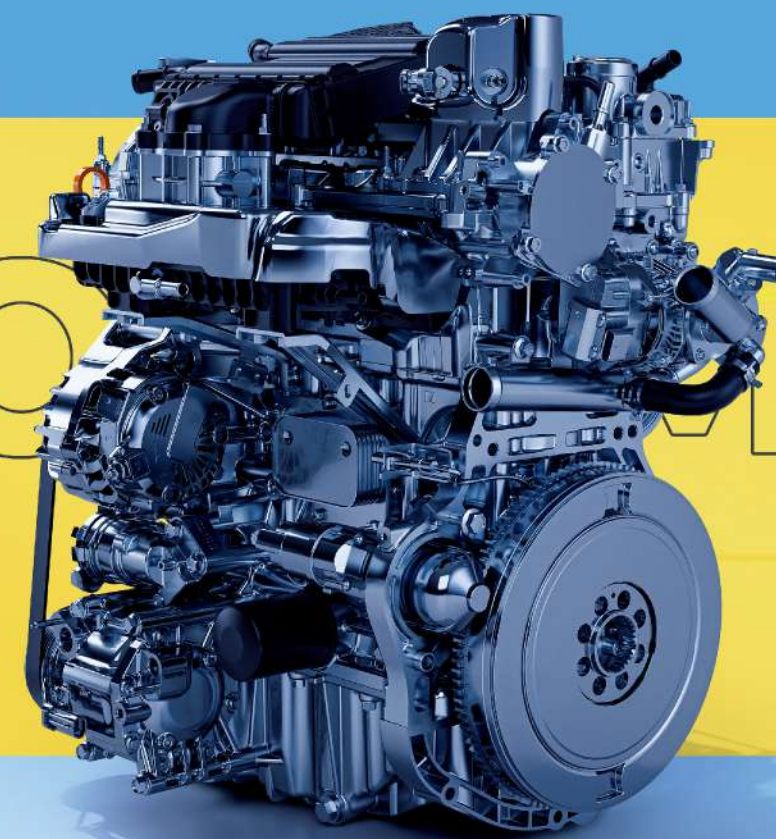

GAC MOTOR

### **Strong & reliable powertrain**

(Engine: 1.5TG, Transmission: 7WDCT, Max Power: 130KW, Max Torque: 270N·m)

The 1.5TG engine reaching the heat efficiency of 40.48%, together with the 7WDCT transmission, have achieved several key technical breakthroughs.