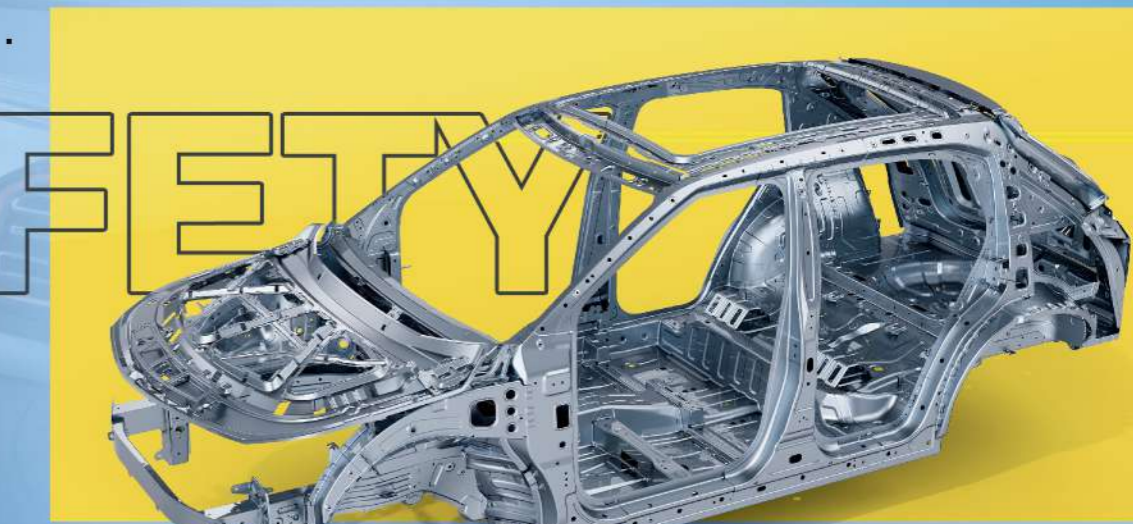

High-strength car body structure

58.9% of the car body is made of high-strength steel and 17% of it hot-formed steel (car passenger cabin), bringing higher safety level. The unique GAC anti-collision and energy-absorption characteristic prevents the cabin from deformation and gives you a reassuring safe space.