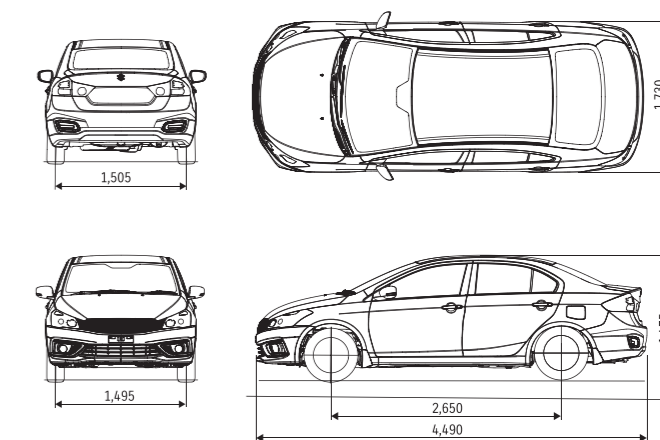

Number of doors			4
Engine			Petrol
Drive system			1.5
			2WD
DIMENSIONS			
Overall length	mm	4,490	
Overall width	mm	1,730	
Overall height	mm	1,475	
Wheelbase	mm	2,650	
Tread	Front	mm	1,495
	Rear	mm	1,505
Minimum turning radius*1	m	5,4	
CAPACITIES			
Seating capacity	persons	5	
Luggage capacity*1 *2	Max. volume	litres	495
Fuel tank capacity	litres	43	
ENGINE			
Type			K15B
Number of cylinders			4
Number of valves			16
Piston displacement	cm ³	1,462	
Bore x stroke	mm	74 x 85	
Compression ratio			10.5
Maximum output	kW/rpm	77/6,000	
Maximum torque	N · m/rpm	138/4,400	
Fuel distribution	Multipoint Injection		
TRANSMISSION			
Type			5MT 4AT
Gear ratio	1st	3.545	2.875
	2nd	2.043	1.568
	3rd	1.310	1.000
	4th	0.970	0.697
	5th	0.725	-
	Reverse	3.250	2.300
Final gear ratio	4.412		4.145
CHASSIS			
Steering	Rack and pinion		
Brakes	Front	Ventilated disc	
	Rear	Drum, leading and trailing	
Suspension	Front	MacPherson strut with coil spring	
	Rear	Torsion beam with coil spring	
Tyres	185/65R15, 195/55R16		
WEIGHTS			
Kerb weight (min./with full option)	kg	1,020/1,040	1,030/1,050
Gross vehicle weight	kg	1,480	1,490

Specification may vary for individual markets.

*1: Manufacture data.

*2: Figures include space below boot floor with spare tyre.

mm